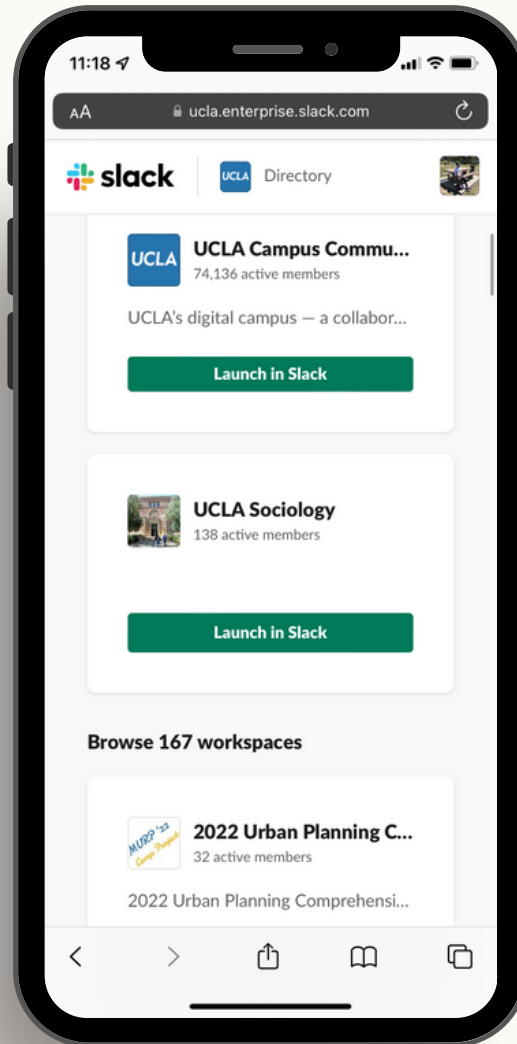

UCLA Sociology Slack

A brief guide on how to get started !

First, login to ucla.slack.com using SSO, the DUO system. It is important to use your university email address in order to be added to the campus workspace .

Now that you've been added to the UCLA campus community, search for the workspace uclasociology.slack.com including any channels that interest you

Last, go ahead and get familiar with the channels offered and start chatting! Keep your eyes peeled for announcements and opportunities tailored to sociology students!