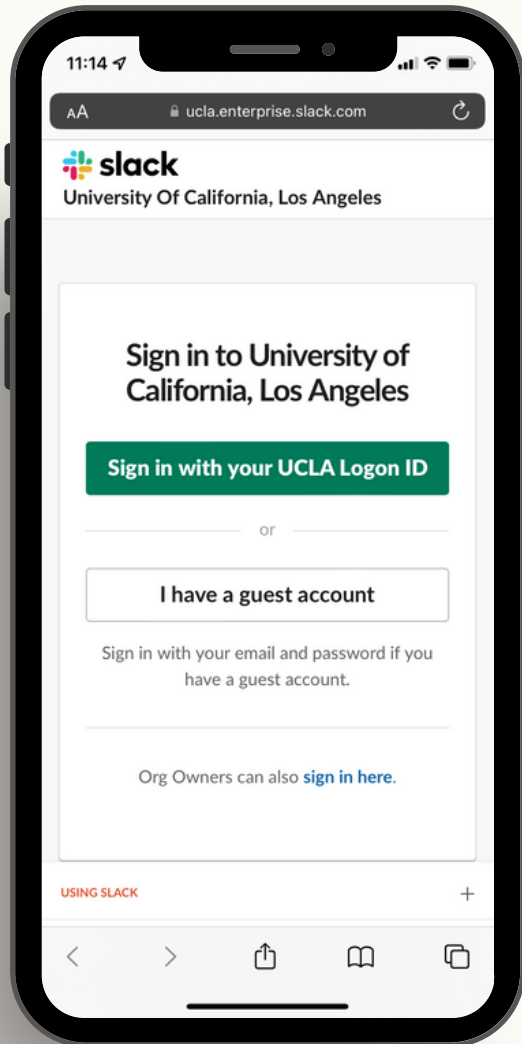

UCLA Sociology Slack

A brief guide on how to get started !

First, login to ucla.slack.com using SSO, the DUO system. It is important to use your university email address in order to be added to the campus workspace .

Now that you've been added to the UCLA campus community, search for the workspace uclasociology.slack.com including any channels that interest you

Last, go ahead and get familiar with the channels offered and start chatting! Keep your eyes peeled for announcements and opportunities tailored to sociology students!