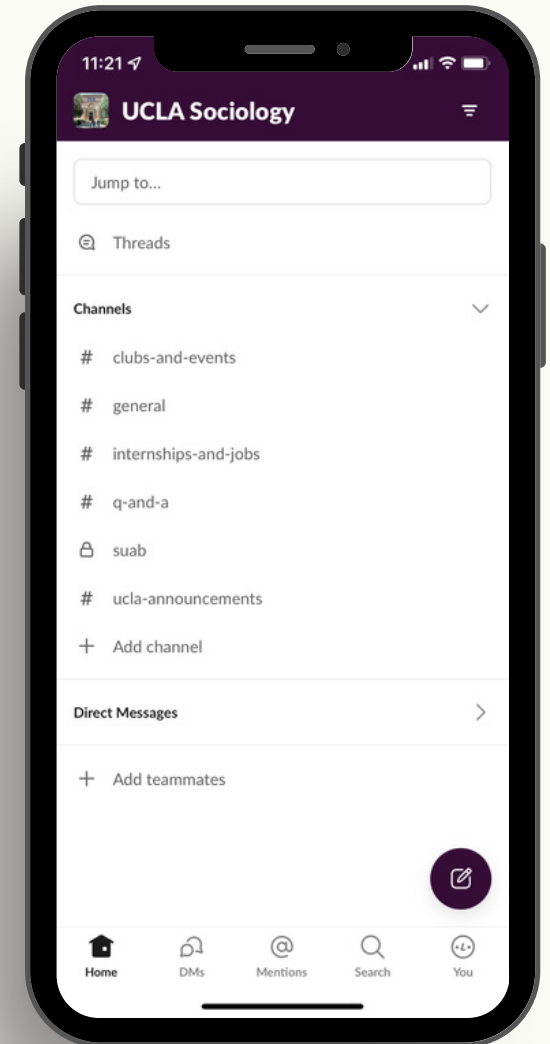

UCLA Sociology Slack

A brief guide on how to get started !

First, login to ucla.slack.com using SSO, the DUO system. It is important to use your university email address in order to be added to the campus workspace .

Now that you've been added to the UCLA campus community, search for the workspace uclasociology.slack.com including any channels that interest you

Last, go ahead and get familiar with the channels offered and start chatting! Keep your eyes peeled for announcements and opportunities tailored to sociology students!