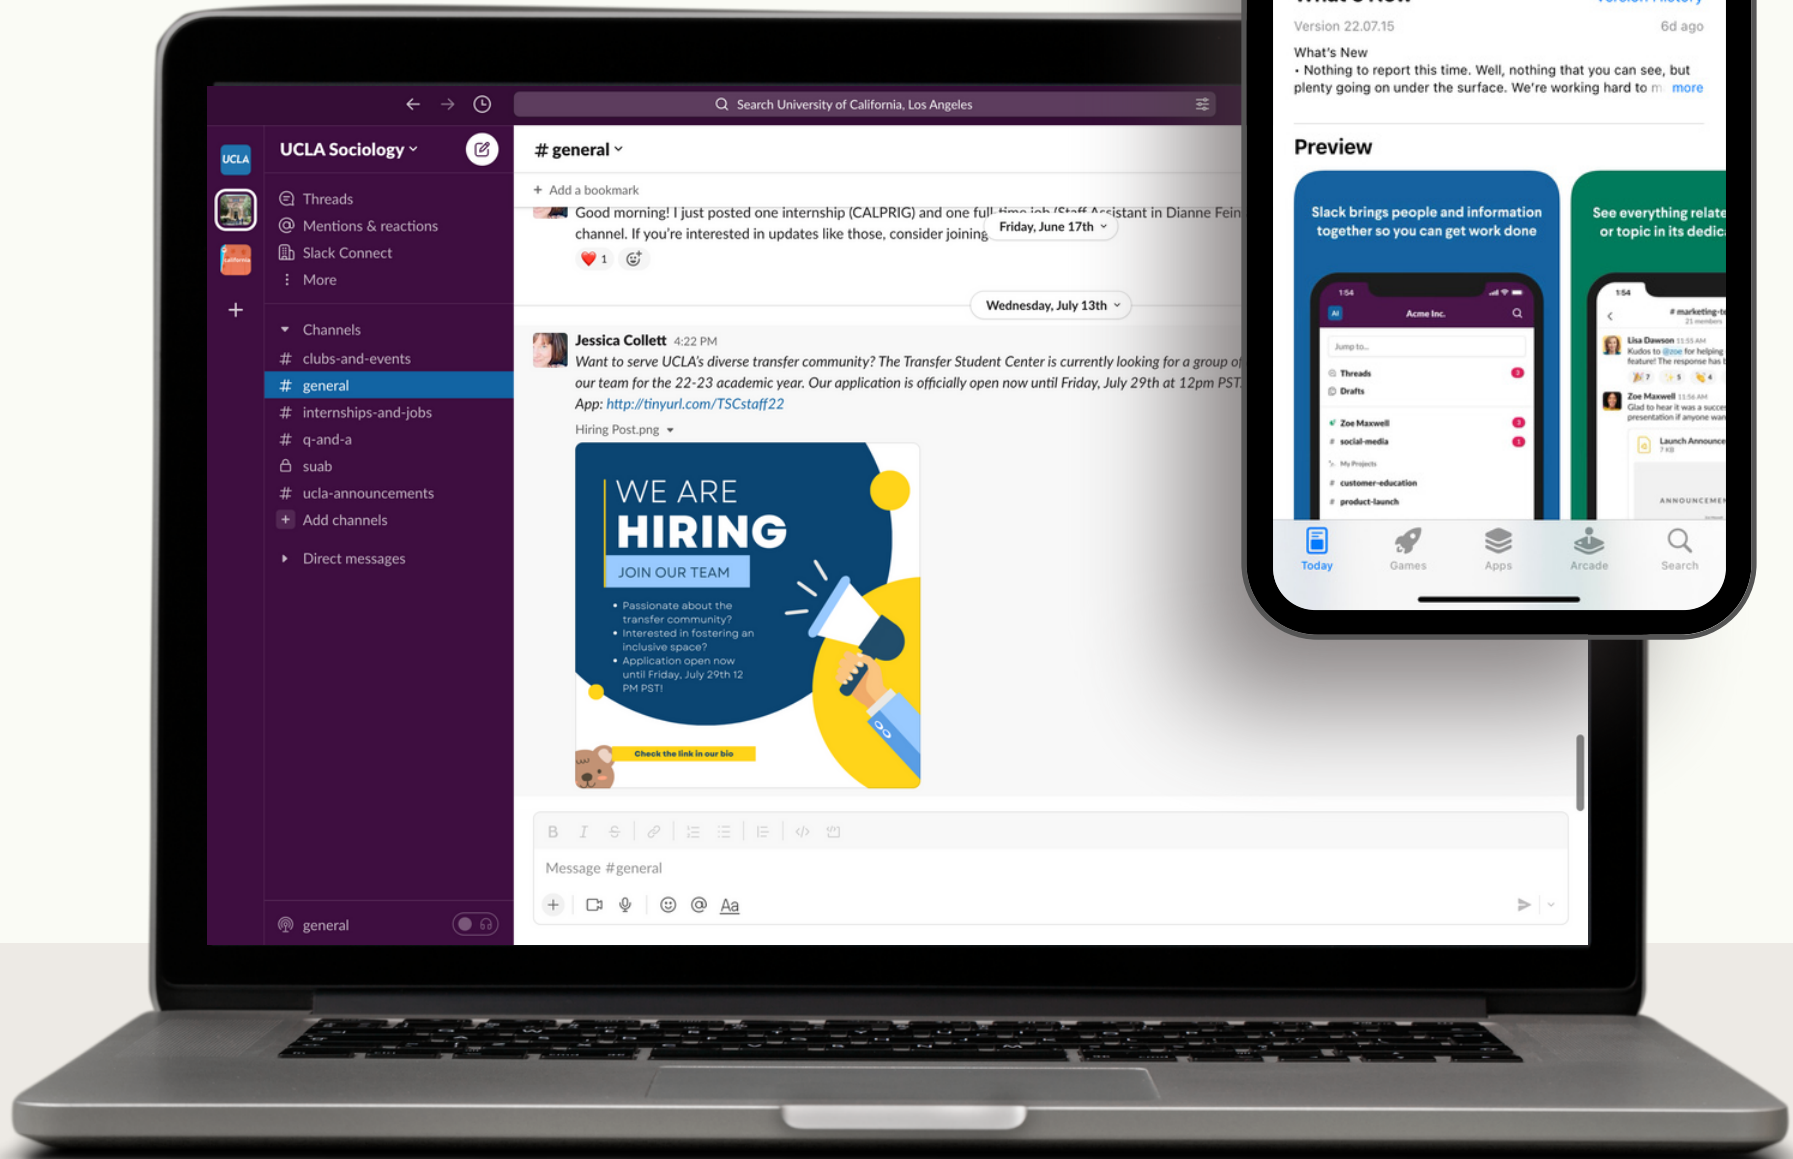

UCLA Sociology Slack

A brief guide on how to get started !

First, login to ucla.slack.com using SSO, the DUO system. It is important to use your university email address in order to be added to the campus workspace .

Now that you've been added to the UCLA campus community, search for the workspace uclasociology.slack.com including any channels that interest you

Last, go ahead and get familiar with the channels offered and start chatting! Keep your eyes peeled for announcements and opportunities tailored to sociology students!